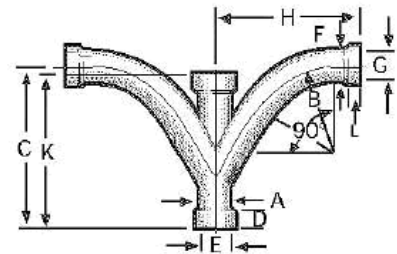

## STANDARD DOUBLE Y'S

Straight or expanded ends available up to 6" size.  
 Straight ends only - 8" and up.  
 Straight and expanded end combinations available.

D 1-1/4" thru 4"OD, 1-1/2" for 5"OD & 6"OD  
 E Inside Diameter (I.D.) = A  
 G Inside Diameter (I.D.) = F  
 L 1-1/4" thru 4"OD, 1-1/2" for 5"OD & 6"OD

### Standard Double 90° TY's

Part No.	Size	A - O.D.	B	C	F - O.D.	H	K
DTY-307	3	3	7 1/2	11 19/32	3	5 29/32	11 1/2
DTY-358	3 1/2	3 1/2	8 3/4	12 31/32	3 1/2	6 9/16	13
DTY-409	4	4	10	15 7/8	4	14 29/32	14
DTY-515	5	5	12 1/2	19 3/8	5	18 5/8	18 1/2
DTY-615	6	6	15	22 7/8	6	22 11/32	21

### Standard Double 45° YL's

Part No.	Size	A - O.D.	B	C	F - O.D.	H	K
DYL-2151	2 1/8	2 1/8	5	9 3/32	2 1/8	4 11/16	9 1/2
DYL-2561	2 1/2	2 1/2	6	10 5/32	2 1/2	5 3/16	10
DYL-3071	3	3	7 1/2	11 19/32	3	5 29/32	11 1/2
DYL-3581	3 1/2	3 1/2	8 3/4	12 31/32	3 1/2	6 9/16	13
DYL-4091	4	4	10	14 11/32	4	7 1/4	14
DYL-5151	5	5	12 1/2	17 9/16	5	9	18 1/2
DYL-6151	6	6	15	20 25/32	6	10 15/32	21

### Standard Double 90° Y's

Part No.	Size	A - O.D.	B	C	F - O.D.	H	K
DY-215	2 1/8	2 1/8	5	7	2 1/8	7	---
DY-256	2 1/2	2 1/2	6	8	2 1/2	8	---
DY-307	3	3	7 1/2	9 1/2	3	9 1/2	---
DY-358	3 1/2	3 1/2	8 3/4	10 3/4	3 1/2	10 3/4	---
DY-409	4	4	10	12	4	12	---
DY-515	5	5	12 1/2	15 1/8	5	15 1/8	---
DY-615	6	6	15	18 1/4	6	18 1/4	---