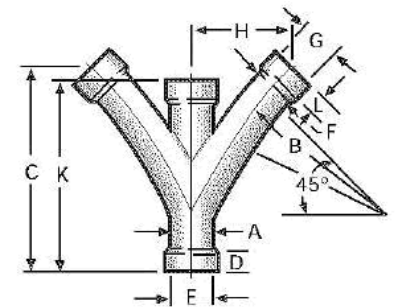

## STANDARD DOUBLE Y'S

Straight or expanded ends available up to 6" size.  
 Straight ends only - 8" and up.  
 Straight and expanded end combinations available.

D 1-1/4" thru 4"OD, 1-1/2" for 5"OD & 6"OD  
 E Inside Diameter (I.D.) = A  
 G Inside Diameter (I.D.) = F  
 L 1-1/4" thru 4"OD, 1-1/2" for 5"OD & 6"OD

### Standard Double 90° TY's

Part No.	Size	A - O.D.	B	C	F - O.D.	H	K
DTY-307	3	3	7 1/2	11 19/32	3	5 29/32	11 1/2
DTY-358	3 1/2	3 1/2	8 3/4	12 31/32	3 1/2	6 9/16	13
DTY-409	4	4	10	15 7/8	4	14 29/32	14
DTY-515	5	5	12 1/2	19 3/8	5	18 5/8	18 1/2
DTY-615	6	6	15	22 7/8	6	22 11/32	21

### Standard Double 45° YL's

Part No.	Size	A - O.D.	B	C	F - O.D.	H	K
DYL-2151	2 1/8	2 1/8	5	9 3/32	2 1/8	4 11/16	9 1/2
DYL-2561	2 1/2	2 1/2	6	10 5/32	2 1/2	5 3/16	10
DYL-3071	3	3	7 1/2	11 19/32	3	5 29/32	11 1/2
DYL-3581	3 1/2	3 1/2	8 3/4	12 31/32	3 1/2	6 9/16	13
DYL-4091	4	4	10	14 11/32	4	7 1/4	14
DYL-5151	5	5	12 1/2	17 9/16	5	9	18 1/2
DYL-6151	6	6	15	20 25/32	6	10 15/32	21

### Standard Double 90° Y's

Part No.	Size	A - O.D.	B	C	F - O.D.	H	K
DY-215	2 1/8	2 1/8	5	7	2 1/8	7	---
DY-256	2 1/2	2 1/2	6	8	2 1/2	8	---
DY-307	3	3	7 1/2	9 1/2	3	9 1/2	---
DY-358	3 1/2	3 1/2	8 3/4	10 3/4	3 1/2	10 3/4	---
DY-409	4	4	10	12	4	12	---
DY-515	5	5	12 1/2	15 1/8	5	15 1/8	---
DY-615	6	6	15	18 1/4	6	18 1/4	---