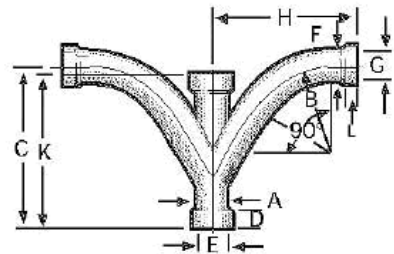

## STANDARD DOUBLE Y'S

Straight or expanded ends available up to 6" size.  
 Straight ends only - 8" and up.  
 Straight and expanded end combinations available.

D 1-1/4" thru 4"OD, 1-1/2" for 5"OD & 6"OD  
 E Inside Diameter (I.D.) = A  
 G Inside Diameter (I.D.) = F  
 L 1-1/4" thru 4"OD, 1-1/2" for 5"OD & 6"OD

### Standard Double 90° TY's

Part No.	Size	A - O.D.	B	C	F - O.D.	H	K
DTY-307	3	3	7 1/2	11 19/32	3	5 29/32	11 1/2
DTY-358	3 1/2	3 1/2	8 3/4	12 31/32	3 1/2	6 9/16	13
DTY-409	4	4	10	15 7/8	4	14 29/32	14
DTY-515	5	5	12 1/2	19 3/8	5	18 5/8	18 1/2
DTY-615	6	6	15	22 7/8	6	22 11/32	21

### Standard Double 45° YL's

Part No.	Size	A - O.D.	B	C	F - O.D.	H	K
DYL-2151	2 1/8	2 1/8	5	9 3/32	2 1/8	4 11/16	9 1/2
DYL-2561	2 1/2	2 1/2	6	10 5/32	2 1/2	5 3/16	10
DYL-3071	3	3	7 1/2	11 19/32	3	5 29/32	11 1/2
DYL-3581	3 1/2	3 1/2	8 3/4	12 31/32	3 1/2	6 9/16	13
DYL-4091	4	4	10	14 11/32	4	7 1/4	14
DYL-5151	5	5	12 1/2	17 9/16	5	9	18 1/2
DYL-6151	6	6	15	20 25/32	6	10 15/32	21

### Standard Double 90° Y's

Part No.	Size	A - O.D.	B	C	F - O.D.	H	K
DY-215	2 1/8	2 1/8	5	7	2 1/8	7	---
DY-256	2 1/2	2 1/2	6	8	2 1/2	8	---
DY-307	3	3	7 1/2	9 1/2	3	9 1/2	---
DY-358	3 1/2	3 1/2	8 3/4	10 3/4	3 1/2	10 3/4	---
DY-409	4	4	10	12	4	12	---
DY-515	5	5	12 1/2	15 1/8	5	15 1/8	---
DY-615	6	6	15	18 1/4	6	18 1/4	---