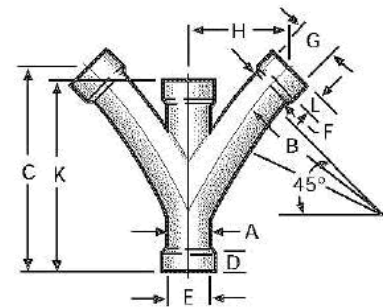

## STANDARD DOUBLE Y'S

Straight or expanded ends available up to 6" size.  
 Straight ends only - 8" and up.  
 Straight and expanded end combinations available.

D 1-1/4" thru 4"OD, 1-1/2" for 5"OD & 6"OD  
 E Inside Diameter (I.D.) = A  
 G Inside Diameter (I.D.) = F  
 L 1-1/4" thru 4"OD, 1-1/2" for 5"OD & 6"OD

### Standard Double 90° TY's

Part No.	Size	A - O.D.	B	C	F - O.D.	H	K
DTY-307	3	3	7 1/2	11 19/32	3	5 29/32	11 1/2
DTY-358	3 1/2	3 1/2	8 3/4	12 31/32	3 1/2	6 9/16	13
DTY-409	4	4	10	15 7/8	4	14 29/32	14
DTY-515	5	5	12 1/2	19 3/8	5	18 5/8	18 1/2
DTY-615	6	6	15	22 7/8	6	22 11/32	21

### Standard Double 45° YL's

Part No.	Size	A - O.D.	B	C	F - O.D.	H	K
DYL-2151	2 1/8	2 1/8	5	9 3/32	2 1/8	4 11/16	9 1/2
DYL-2561	2 1/2	2 1/2	6	10 5/32	2 1/2	5 3/16	10
DYL-3071	3	3	7 1/2	11 19/32	3	5 29/32	11 1/2
DYL-3581	3 1/2	3 1/2	8 3/4	12 31/32	3 1/2	6 9/16	13
DYL-4091	4	4	10	14 11/32	4	7 1/4	14
DYL-5151	5	5	12 1/2	17 9/16	5	9	18 1/2
DYL-6151	6	6	15	20 25/32	6	10 15/32	21

### Standard Double 90° Y's

Part No.	Size	A - O.D.	B	C	F - O.D.	H	K
DY-215	2 1/8	2 1/8	5	7	2 1/8	7	---
DY-256	2 1/2	2 1/2	6	8	2 1/2	8	---
DY-307	3	3	7 1/2	9 1/2	3	9 1/2	---
DY-358	3 1/2	3 1/2	8 3/4	10 3/4	3 1/2	10 3/4	---
DY-409	4	4	10	12	4	12	---
DY-515	5	5	12 1/2	15 1/8	5	15 1/8	---
DY-615	6	6	15	18 1/4	6	18 1/4	---