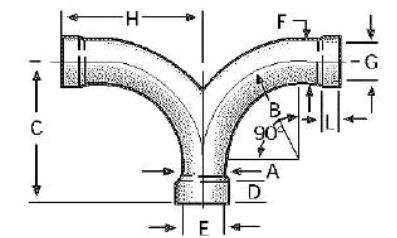

## STANDARD DOUBLE Y'S

Straight or expanded ends available up to 6" size.  
 Straight ends only - 8" and up.  
 Straight and expanded end combinations available.

D 1-1/4" thru 4"OD, 1-1/2" for 5"OD & 6"OD  
 E Inside Diameter (I.D.) = A  
 G Inside Diameter (I.D.) = F  
 L 1-1/4" thru 4"OD, 1-1/2" for 5"OD & 6"OD

### Standard Double 90° TY's

Part No.	Size	A - O.D.	B	C	F - O.D.	H	K
DTY-307	3	3	7 1/2	11 19/32	3	5 29/32	11 1/2
DTY-358	3 1/2	3 1/2	8 3/4	12 31/32	3 1/2	6 9/16	13
DTY-409	4	4	10	15 7/8	4	14 29/32	14
DTY-515	5	5	12 1/2	19 3/8	5	18 5/8	18 1/2
DTY-615	6	6	15	22 7/8	6	22 11/32	21

### Standard Double 45° YL's

Part No.	Size	A - O.D.	B	C	F - O.D.	H	K
DYL-2151	2 1/8	2 1/8	5	9 3/32	2 1/8	4 11/16	9 1/2
DYL-2561	2 1/2	2 1/2	6	10 5/32	2 1/2	5 3/16	10
DYL-3071	3	3	7 1/2	11 19/32	3	5 29/32	11 1/2
DYL-3581	3 1/2	3 1/2	8 3/4	12 31/32	3 1/2	6 9/16	13
DYL-4091	4	4	10	14 11/32	4	7 1/4	14
DYL-5151	5	5	12 1/2	17 9/16	5	9	18 1/2
DYL-6151	6	6	15	20 25/32	6	10 15/32	21

### Standard Double 90° Y's

Part No.	Size	A - O.D.	B	C	F - O.D.	H	K
DY-215	2 1/8	2 1/8	5	7	2 1/8	7	---
DY-256	2 1/2	2 1/2	6	8	2 1/2	8	---
DY-307	3	3	7 1/2	9 1/2	3	9 1/2	---
DY-358	3 1/2	3 1/2	8 3/4	10 3/4	3 1/2	10 3/4	---
DY-409	4	4	10	12	4	12	---
DY-515	5	5	12 1/2	15 1/8	5	15 1/8	---
DY-615	6	6	15	18 1/4	6	18 1/4	---